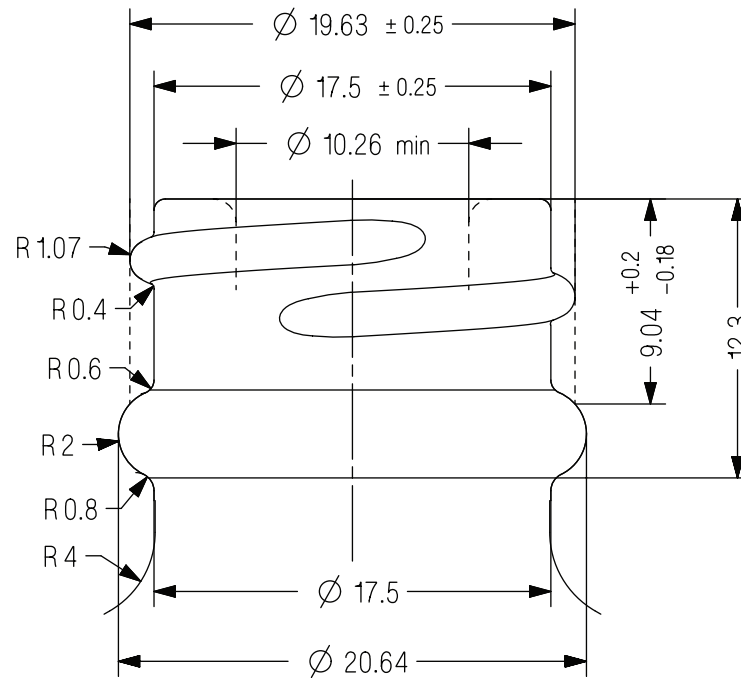

105893

1 oz. Amber Glass Boston Round Bottle
K.G. International - sales@kgint.com - +1 305 499-9816

START OF THD. _____ 0.86 +0.33/-0.3
NO. OF TURNS _____ 1.0
T.P.I. _____ 8