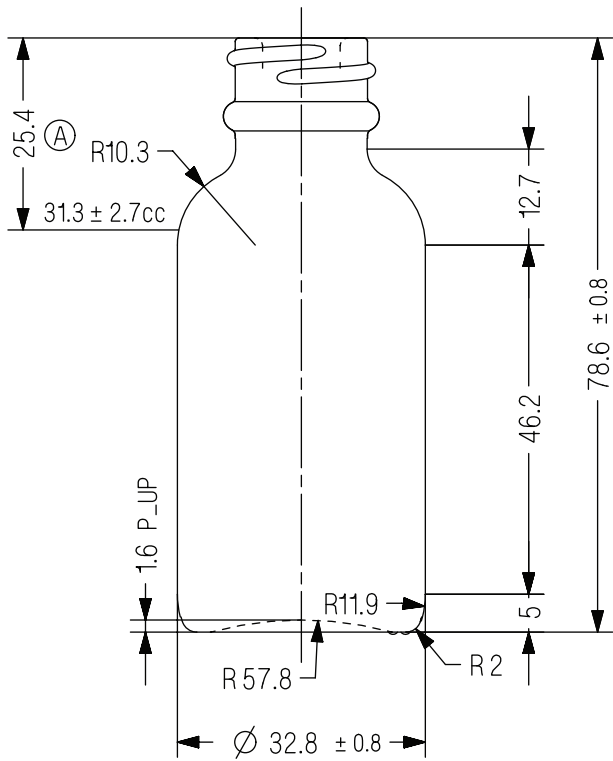

105893

1 oz. Amber Glass Boston Round Bottle
K.G. International - sales@kgint.com - +1 305 499-9816

START OF THD. _____ 0.86 +0.33/-0.3
NO. OF TURNS _____ 1.0
T.P.I. _____ 8